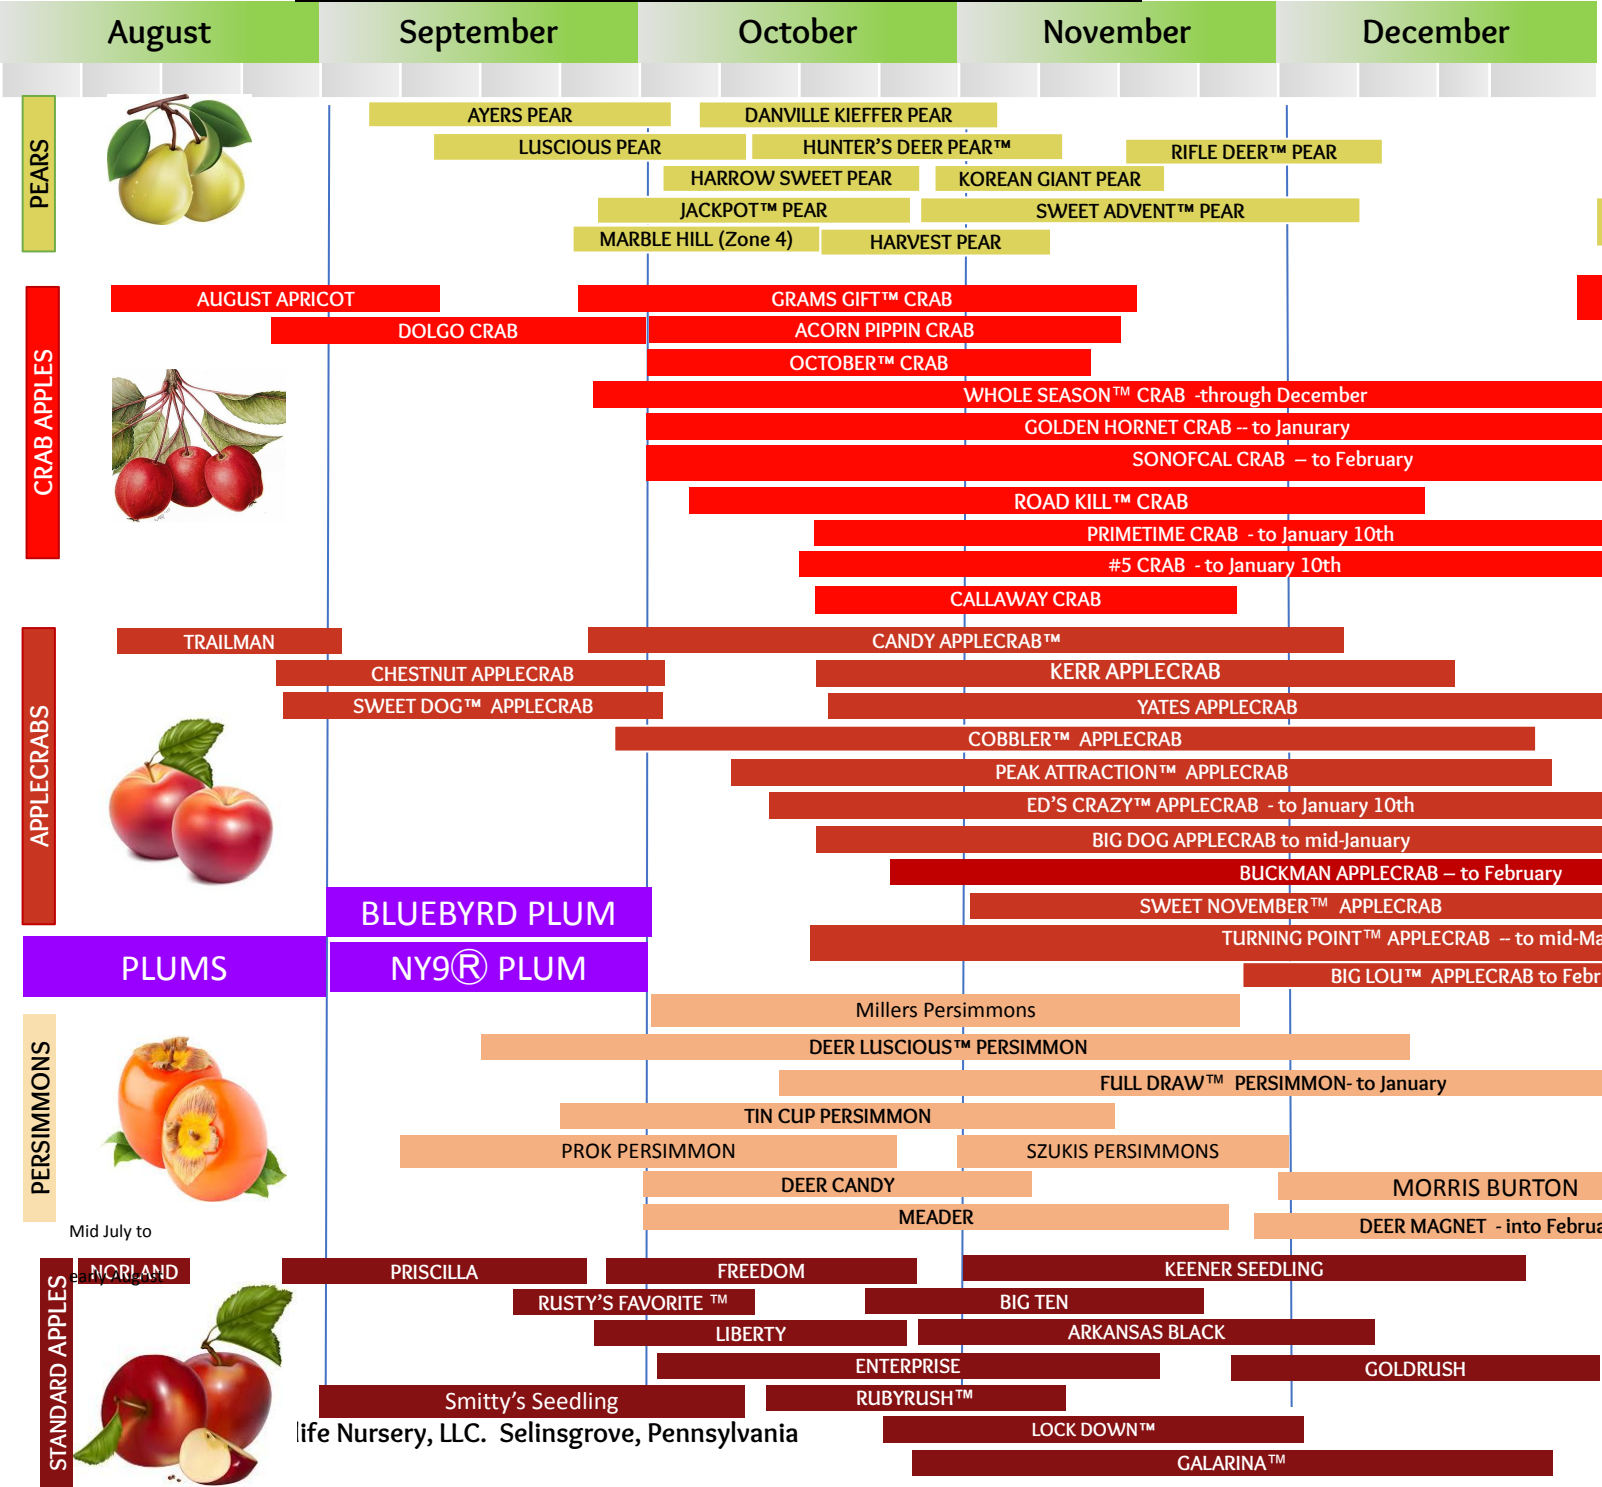

# BLUE HILL WILDLIFE TREES - DROP TIMES

life Nursery, LLC. Selinsgrove, Pennsylvania